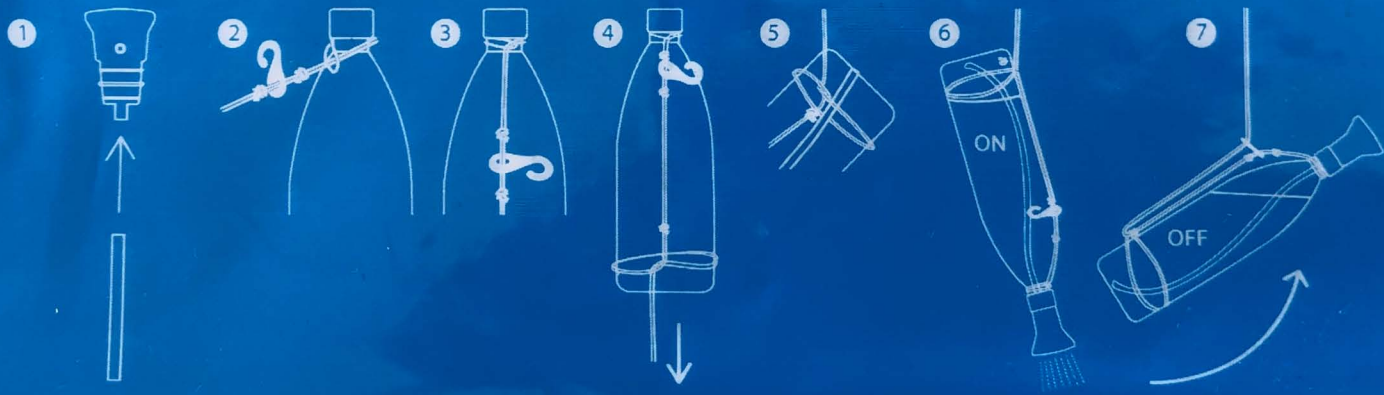

LIFEVENTURE
Bottleshower™

THE SHOWER FROM A BOTTLE

Attach the tube to the top shower head and use bottle hanging cord for hands free showering (for 1.5/2 litre bottles)